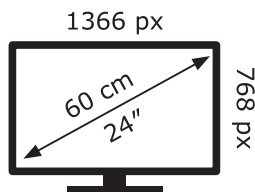

ENERGY

LG Electronics

24TL510V

19 kWh/1000h

2019/2013