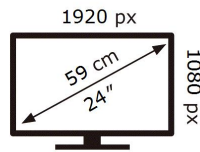

ENERGY

SAMSUNG

S24F354FHU

20 kWh/1000h

2019/2013