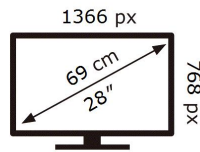

ENERGY

SAMSUNG

UE28N4305AK

27 kWh/1000h

2019/2013