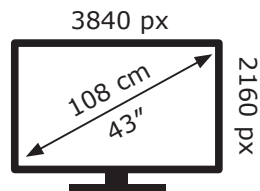

# ENERG

LG Electronics

43UN73006LC

**65** kWh/1000h

ABCDEF**G**

**85** kWh/1000h

2019/2013