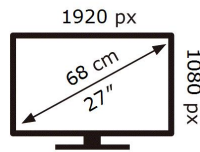

ENERGY

SAMSUNG

C27RG50FQR

26 kWh/1000h

2019/2013