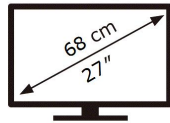

ENERGY

SAMSUNG

S27AM500NR

26 kWh/1000h

ABCDEF **G**

40 kWh/1000h

1920 px

1080 px