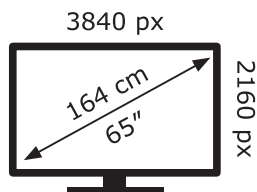

ENERG

LG Electronics

65QNED866QA

108 kWh/1000h

ABCDEF**G**

175 kWh/1000h

2019/2013